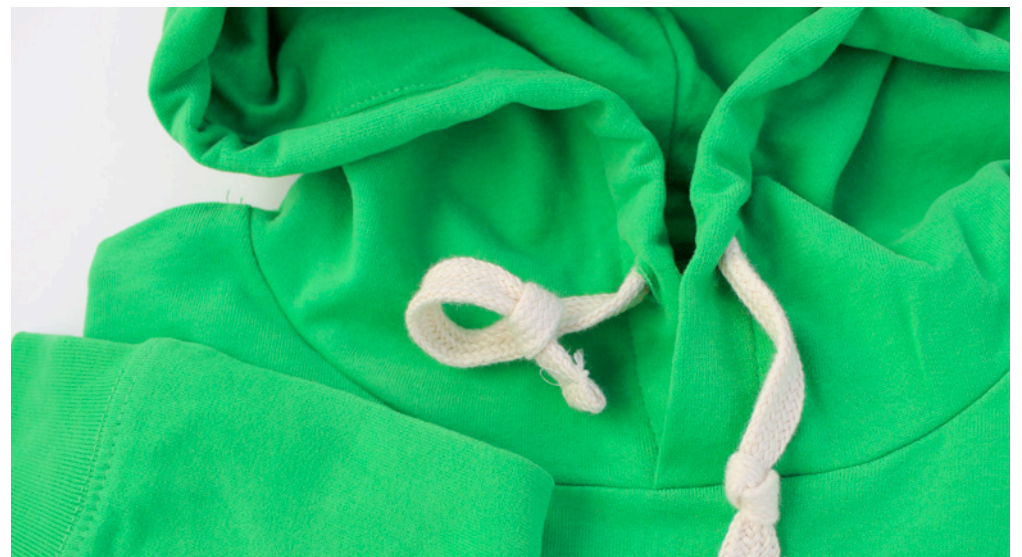

## CLOTHING

when your sport makes you leave home  
when your passion inspires you to be creative

**material:**

100 % organic cotton and marked with the fairtrade label

**size:**

girls and men

## RESIST GIRLS

when your sport makes you leave home  
when your passion inspires you to be creative

**material:**  
100 % bamboo

**size:**  
tight fit  
xs, s, m, l

**color:**  
anthracite

## RUNNING MEN

when your sport makes you leave home  
when your passion inspires you to be creative

**material:**  
100% cotton

**size:**  
medium fit  
m, l, xl

**color:**  
heather grey  
vivid green

## RESIST ZIPPED MEN

when your sport makes you leave home  
when your passion inspires you to be creative

**material:**  
100 % cotton

**size:**  
medium fit  
s, m, l, xl

**color:**  
heather grey